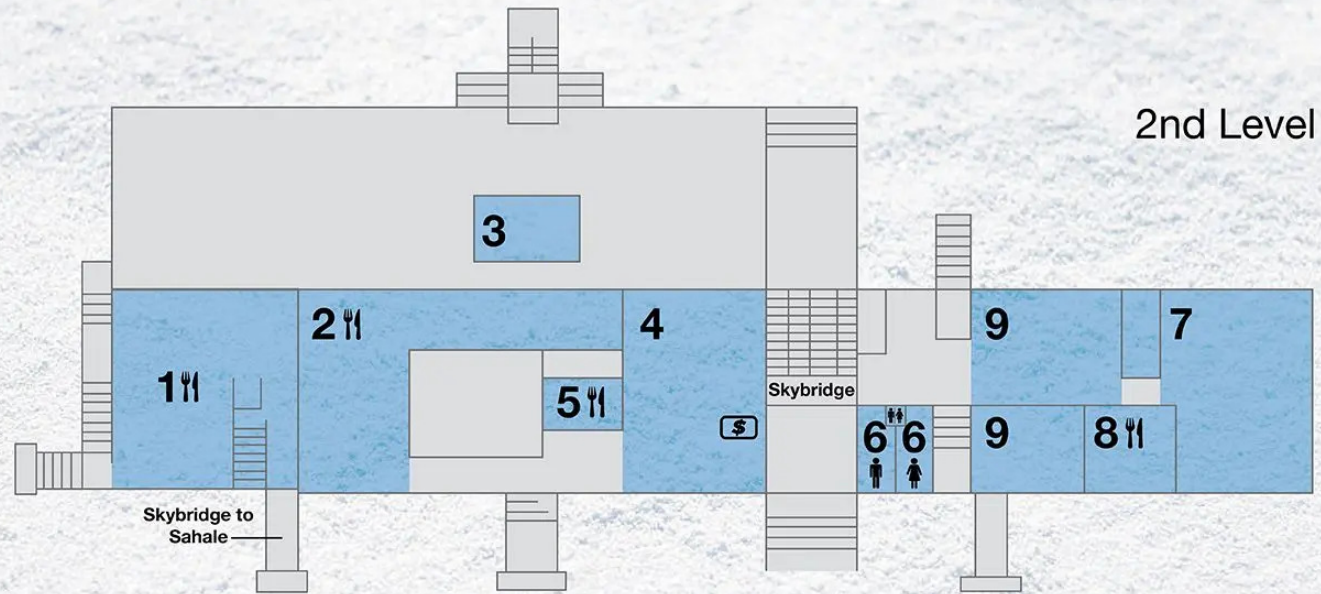

Main Lodge Floor Map

- | | | | |
|---|-----------------------|---|--------------------------|
| 1 | Paradise Sun-Deck | 6 | Restrooms |
| 2 | Alpenstube Restaurant | 7 | Freeride Room |
| 3 | Ski Check | 8 | Fresh Tracks Grab and Go |
| 4 | Cafeteria Seating | 9 | Brown Bag Room |
| 5 | Schuss To-Go Express | | |