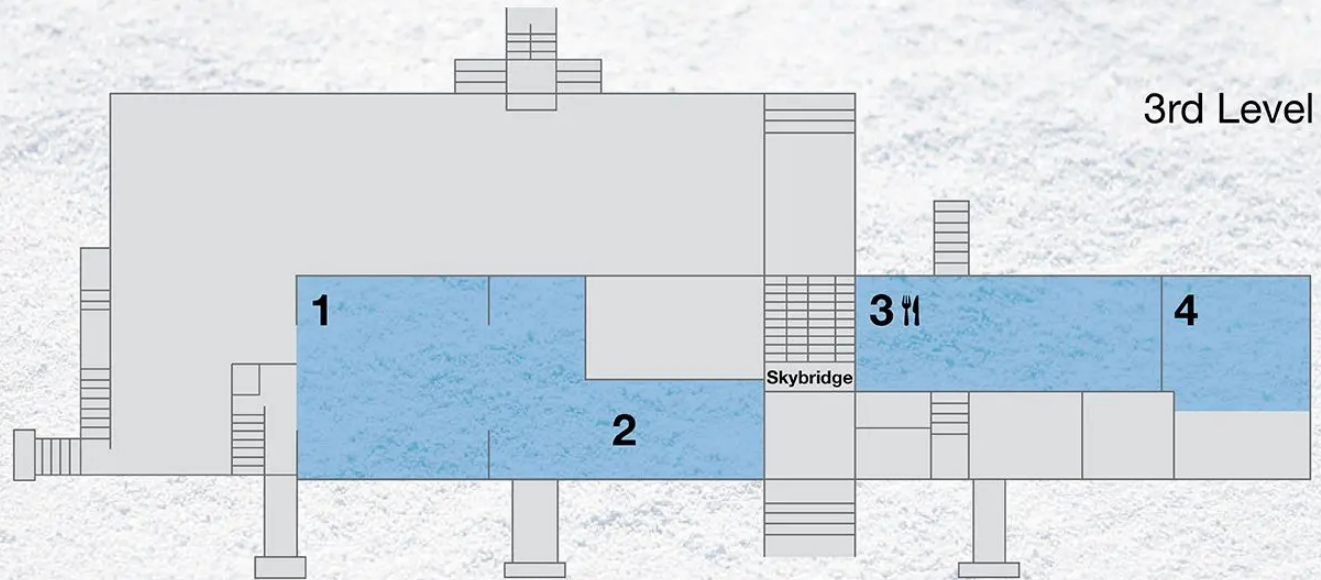

# Main Lodge Floor Map

3rd Level

- 1 Alpenstube Loft
- 2 Brown Bag Room
- 3 Vertical Restaurant
- 4 Vertical North Meeting Center